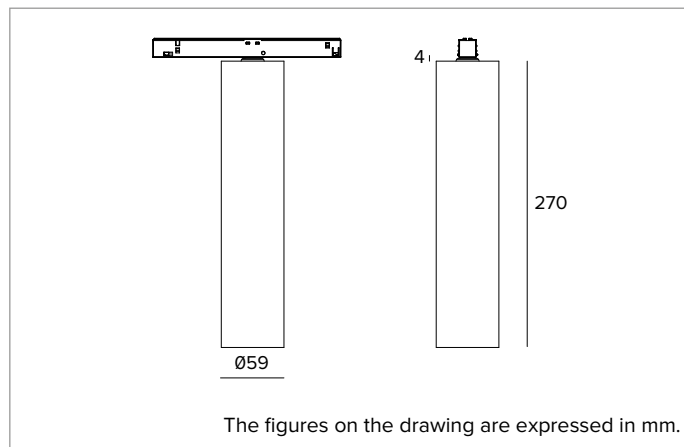

1T9851EL | FORTYEIGHT Label 6 - Fix

Professional low voltage LED fixture for direct lighting

	4000K	H(m)	D(m)	Emax(lx)
	Ra90		35°	
Fixture Power	9W	1	0.63	2588
Source Flux	1321lm	2	1.26	647
Fixture Flux	967lm	3	1.89	288
Efficacy	107lm/W	4	2.51	162
TS1983	Imax=1959cd/klm	Imax	2588cd	5
			3.14	104

Colour and finish: Plaster white

Dimensions: D=59mm

Weight: 0.6Kg

Version: ON-OFF

Degree of protection: IP20

ELECTRICAL CHARACTERISTICS

ON-OFF version, track power supply.

Fixture Power: 9W